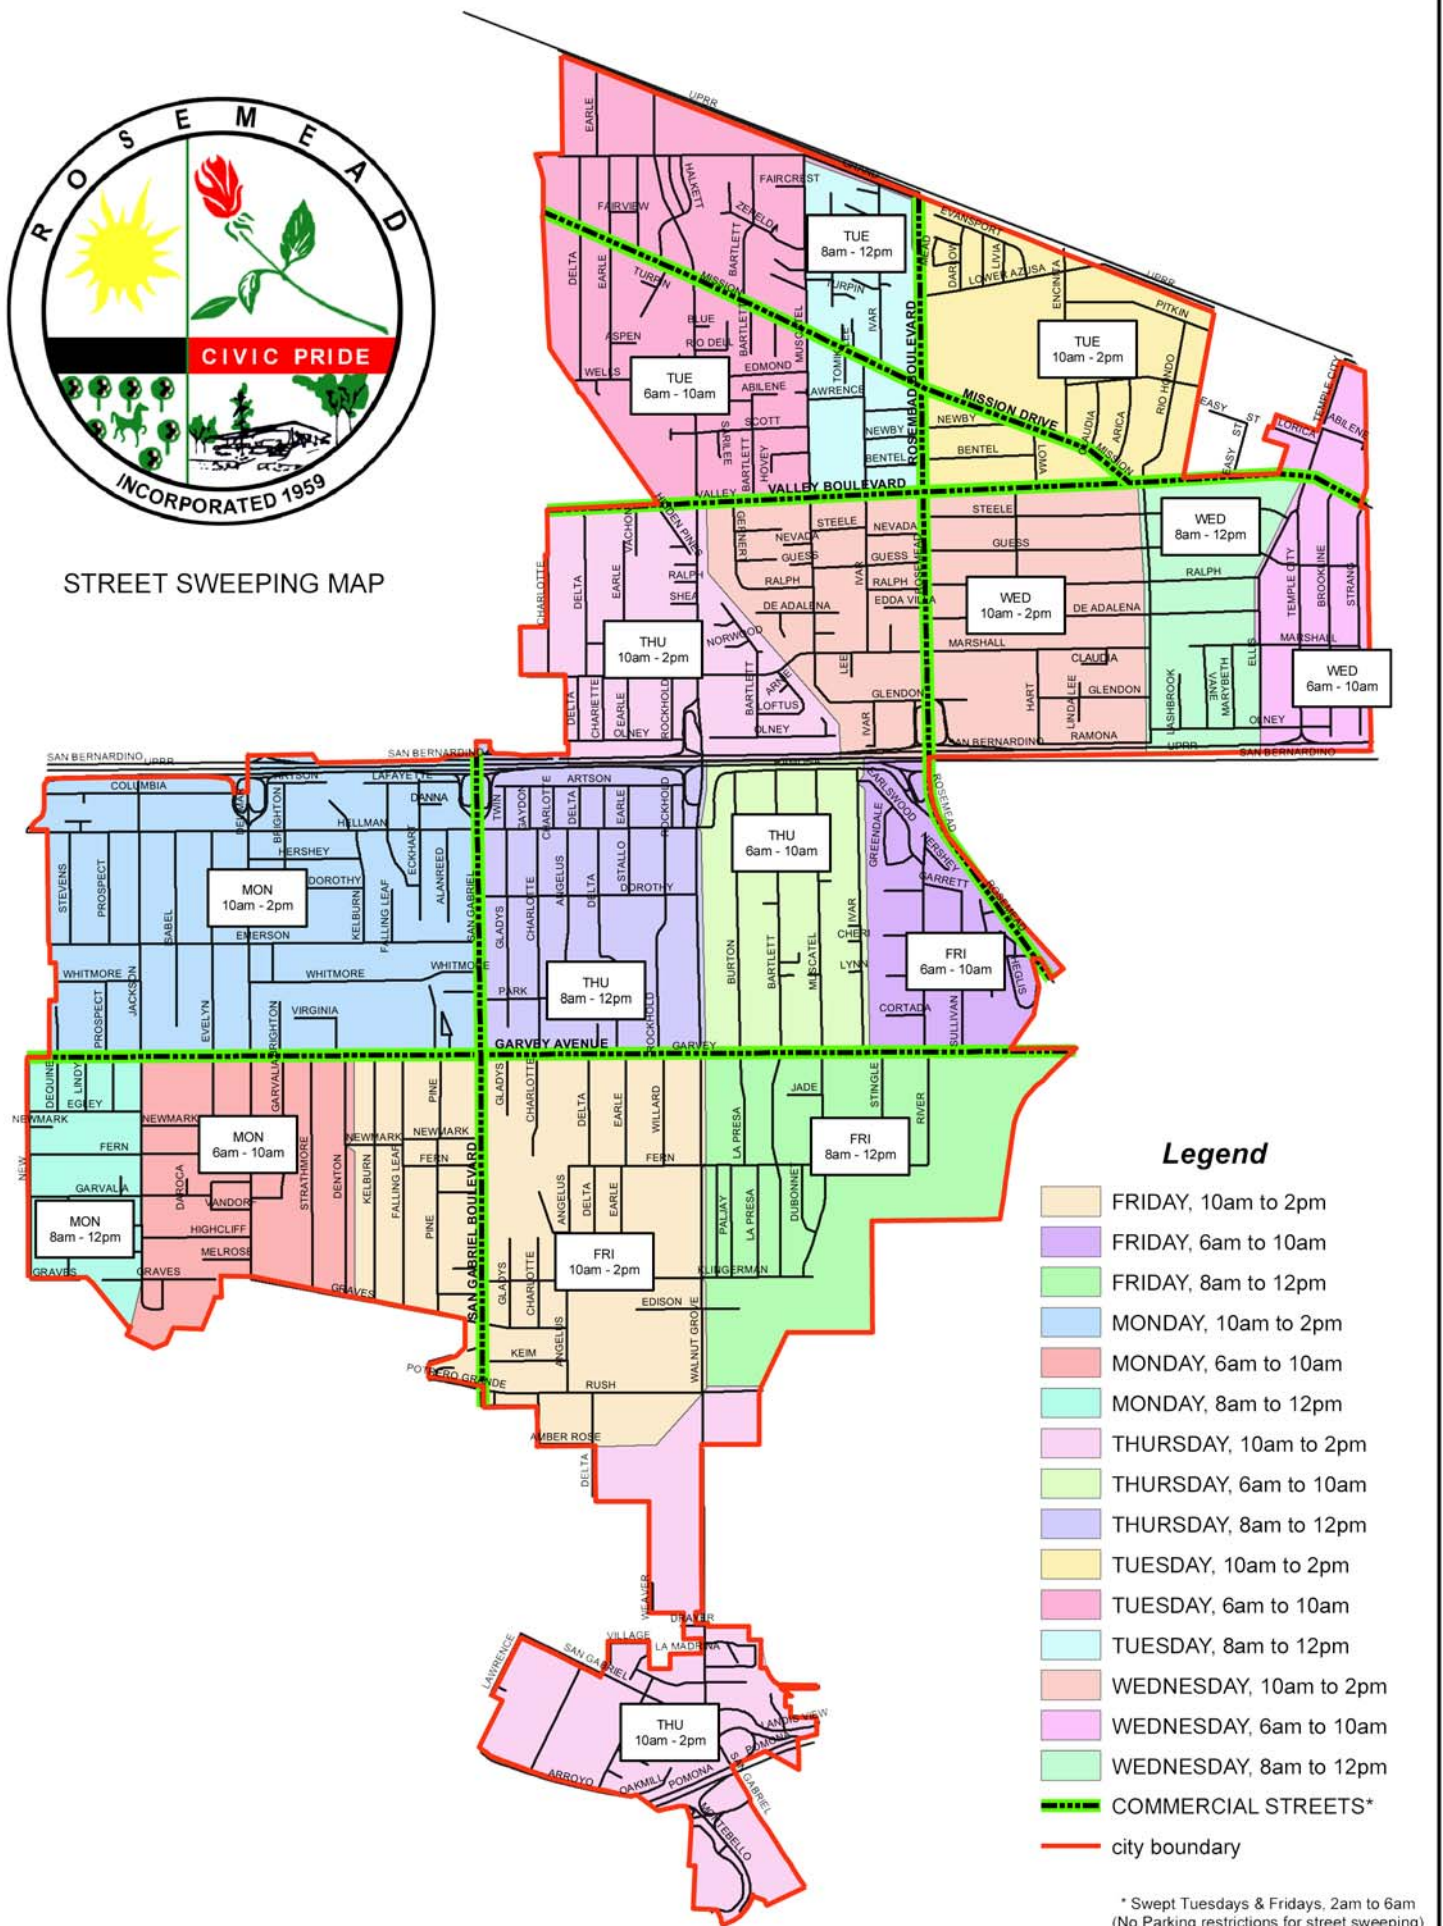

**STREET SWEEPING MAP**

**Legend**

- FRIDAY, 10am to 2pm
- FRIDAY, 6am to 10am
- FRIDAY, 8am to 12pm
- MONDAY, 10am to 2pm
- MONDAY, 6am to 10am
- MONDAY, 8am to 12pm
- THURSDAY, 10am to 2pm
- THURSDAY, 6am to 10am
- THURSDAY, 8am to 12pm
- TUESDAY, 10am to 2pm
- TUESDAY, 6am to 10am
- TUESDAY, 8am to 12pm
- WEDNESDAY, 10am to 2pm
- WEDNESDAY, 6am to 10am
- WEDNESDAY, 8am to 12pm
- COMMERCIAL STREETS\*
- city boundary

\* Swept Tuesdays & Fridays, 2am to 6am  
(No Parking restrictions for street sweeping)